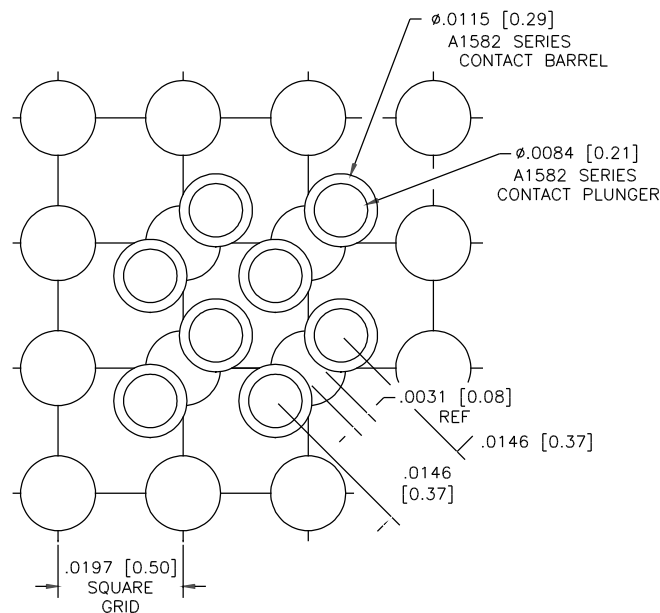

FIGURE 1
 KELVIN APPLICATION
 .5MM BGA PATTERN
 AA909 SERIES CONTACT

FIGURE 2
 KELVIN APPLICATION
 .5MM BGA PATTERN
 A1582 SERIES CONTACT

- PROPRIETARY DOCUMENT -
 REPRODUCTION, USE, AND/OR ANY DISCLOSURE
 OF THIS INFORMATION REQUIRES THE EXPRESS
 WRITTEN CONSENT OF SIGNAL INTEGRITY, INC.

SIGNAL INTEGRITY, INC.
 ATTLEBORO, MASSACHUSETTS

DN	SAB 100915
CK	.
OK	DSB 100915

REV	A	BY	SAB
ECO	N/A	DATE	100915
OK	DSB	DATE	100915