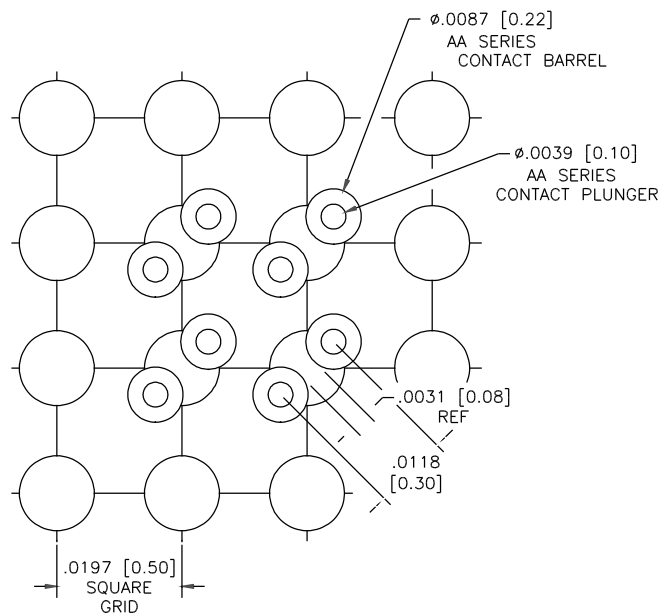

FIGURE 1
 KELVIN APPLICATION
 .5MM BGA PATTERN
 AA909 SERIES CONTACT

FIGURE 2
 KELVIN APPLICATION
 .5MM BGA PATTERN
 A1582 SERIES CONTACT

- PROPRIETARY DOCUMENT -
 REPRODUCTION, USE, AND/OR ANY DISCLOSURE
 OF THIS INFORMATION REQUIRES THE EXPRESS
 WRITTEN CONSENT OF SIGNAL INTEGRITY, INC.

SIGNAL INTEGRITY, INC.
 ATTLEBORO, MASSACHUSETTS

DN	SAB 100915
CK	.
OK	DSB 100915

REV	A	BY	SAB
ECO	N/A	DATE	100915
OK	DSB	DATE	100915